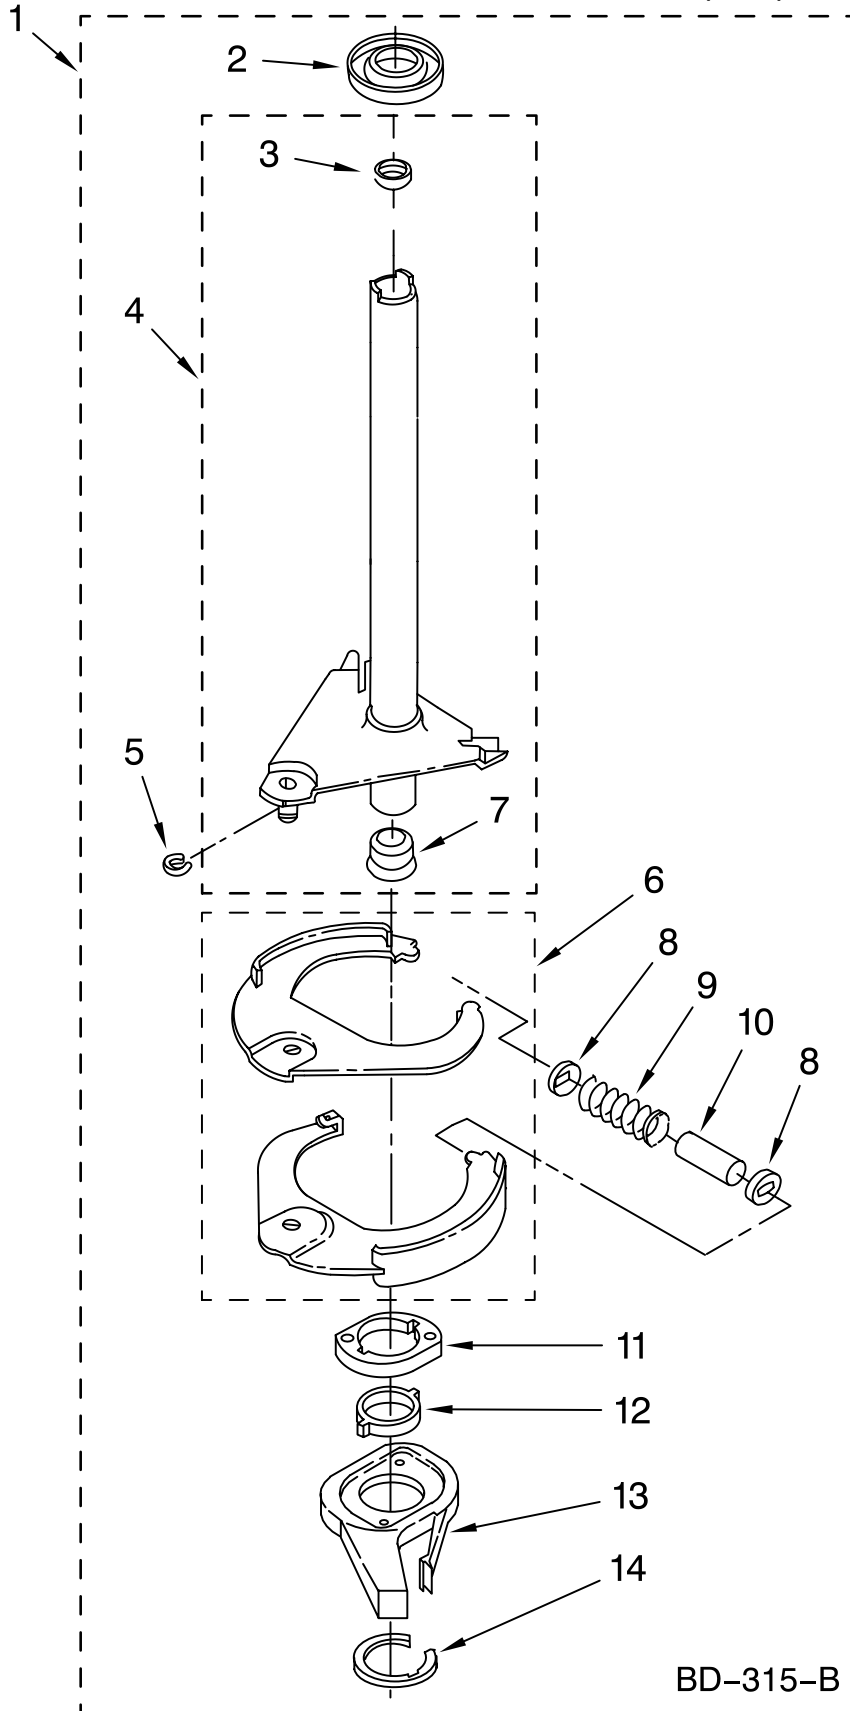

BRAKE AND DRIVE TUBE PARTS

For Model: NTW5400TQ0
(White)

Illus. No.	Part No.	DESCRIPTION

1	388952	Brake And Drive Tube (Complete)
2	62658	Ring, Thrust
3	356427	Seal, Drive Tube
4	64027	Tube, Basket Drive (Includes Illus. 3, 4, 5 & 9)
5	64035	Ring, Retaining
6	64232	Shoe, Brake (2)
7	62703	"T" Bearing, Spin Tube
8	3353956	Cap, Brake Spring (2)
9	387806	Spring, Brake
10	3355360	Sleeve, Brake Spring
11	661516	Cam, Brake Release
12	63022	Sleeve, Cam
13	64194	Driver, Brake Cam
14	90368	Ring, Retaining

FOLLOWING PARTS
NOT ILLUSTRATED

285208 Lubricant
(Use Only In Brake Shoe Assembly On Roller & Pin)

IMPORTANT: All Part Numbers Listed Are Whirlpool Numbers. Source Parts Through Whirlpool.